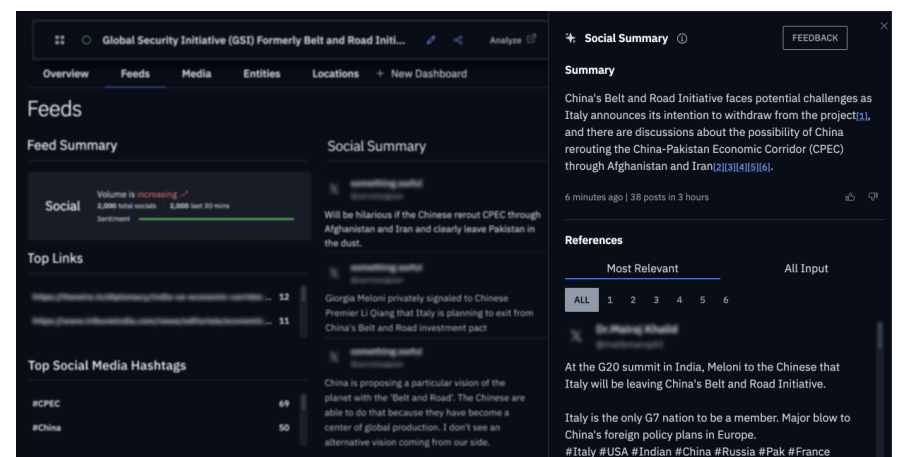

02 Boost efficiency with real-time insights

Eliminate the need to scroll through dozens of social media posts with Command's live feed summary, keeping you in the know as things happen.