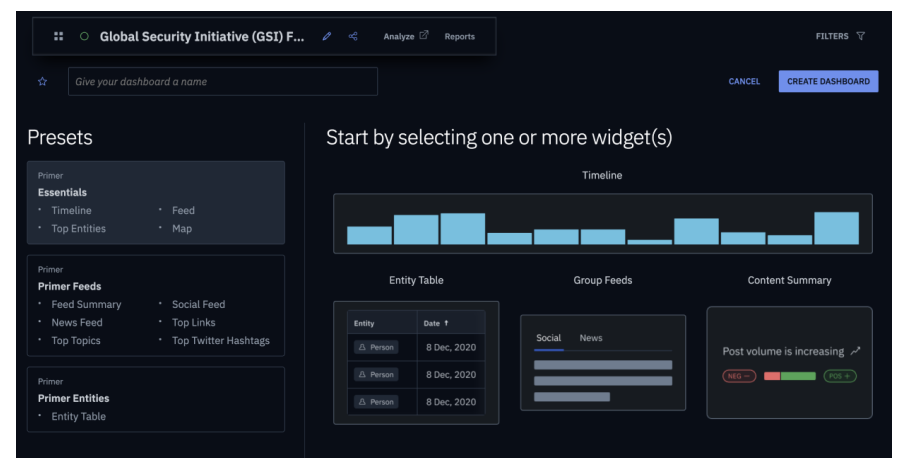

Contact us
to learn more

publicsector@primer.ai