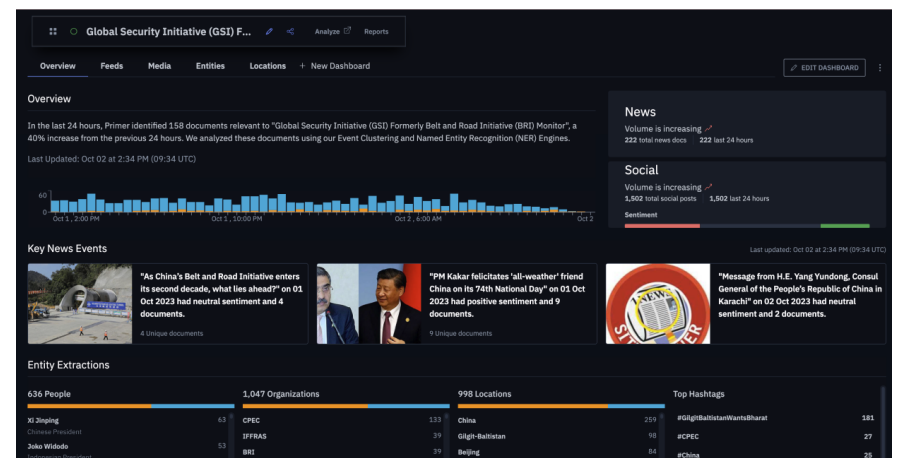

# Real-time Threat Detection

By leveraging social media and news data, you can detect emerging events, narratives and risks up to several hours earlier than traditional methods and respond quickly.

### 01 Get a 360° view of rapidly evolving situations at scale

Leverage a common operating picture of news and social media that provides real-time updates on breaking events and emerging narratives.