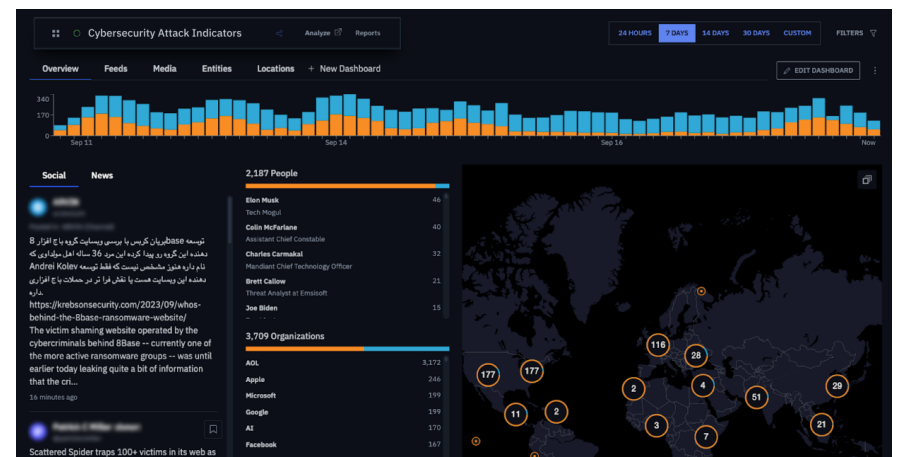

## 06 Get context into historical events

Gain a comprehensive understanding of the historical context that precedes an event. Analyze complex events by exploring news and social media from the past 1, 7, 14, or 30 days.