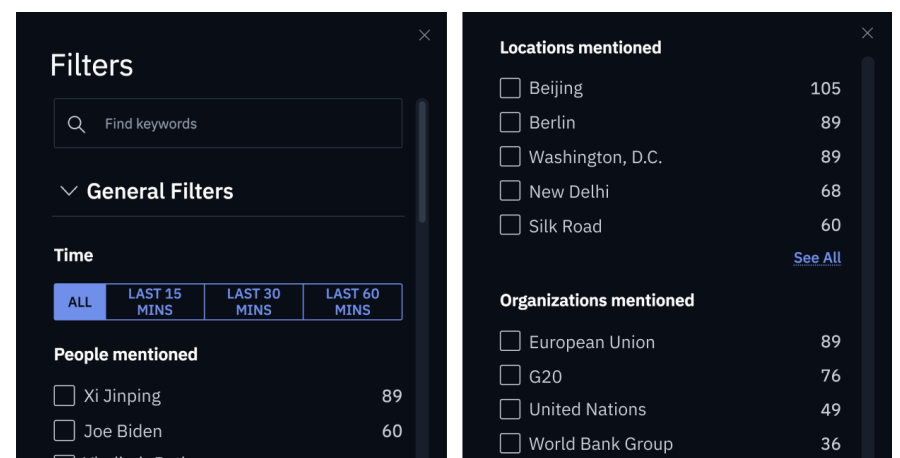

08 Customize your dashboard to fit your needs

Create your own customized dashboards to surface the most important insights and meet your team’s unique workflow needs.